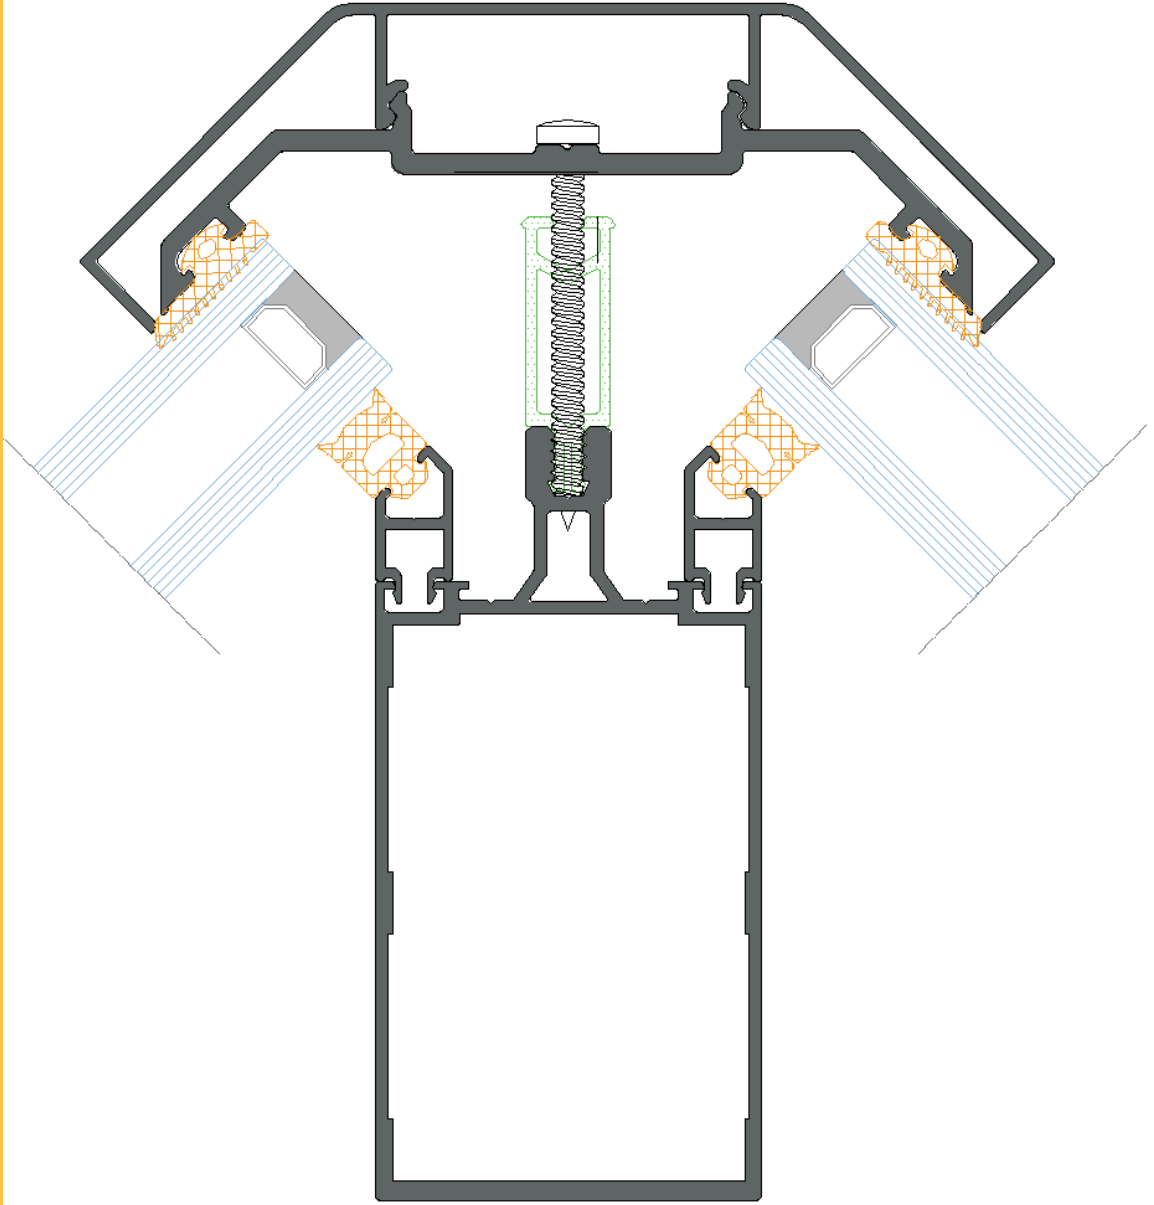

SHAYA
— ALUMINUM —

SH500

Curtain wall

Aluminum profile Details

SH500

Curtain Wall

SH500

Curtain Wall

SH500

Curtain Wall

SH500 Curtain Wall

SH500

Curtain Wall

SH500

Curtain Wall