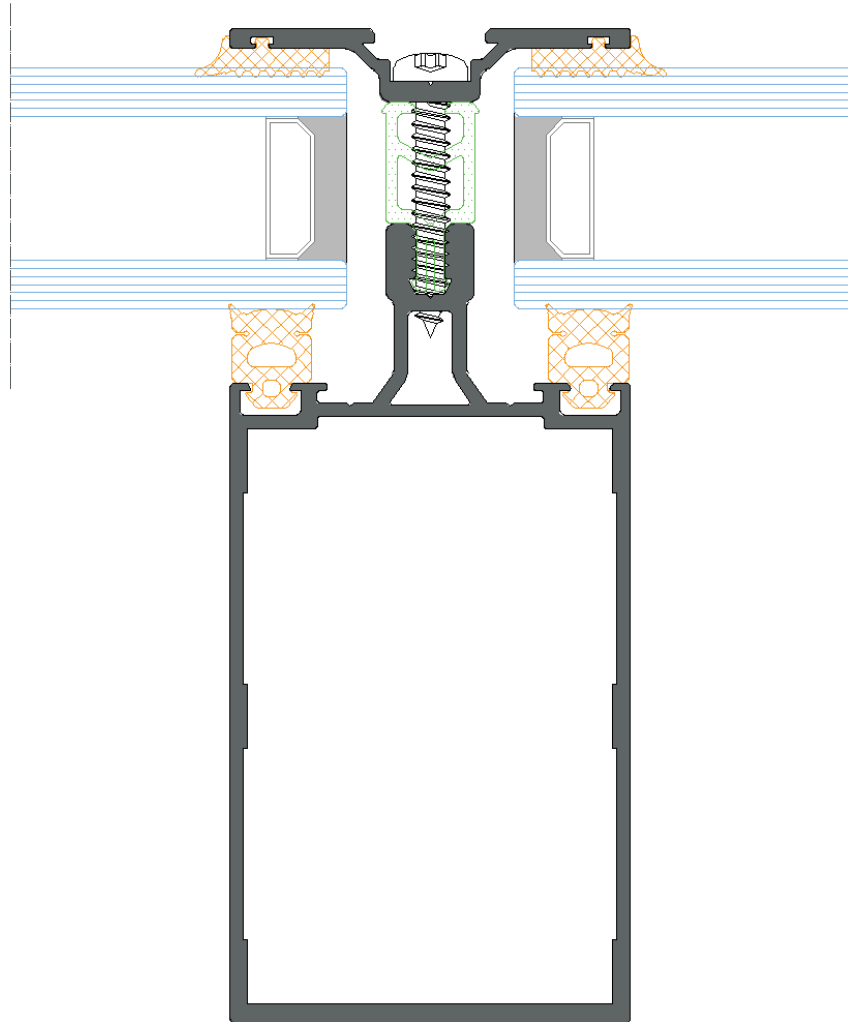

SHAYA
— ALUMINUM —

SH500

Curtain wall

Aluminum profile Details

SH500

Curtain Wall

SH500

Curtain Wall

SH500

Curtain Wall

SH500 Curtain Wall

SH500

Curtain Wall

SH500

Curtain Wall