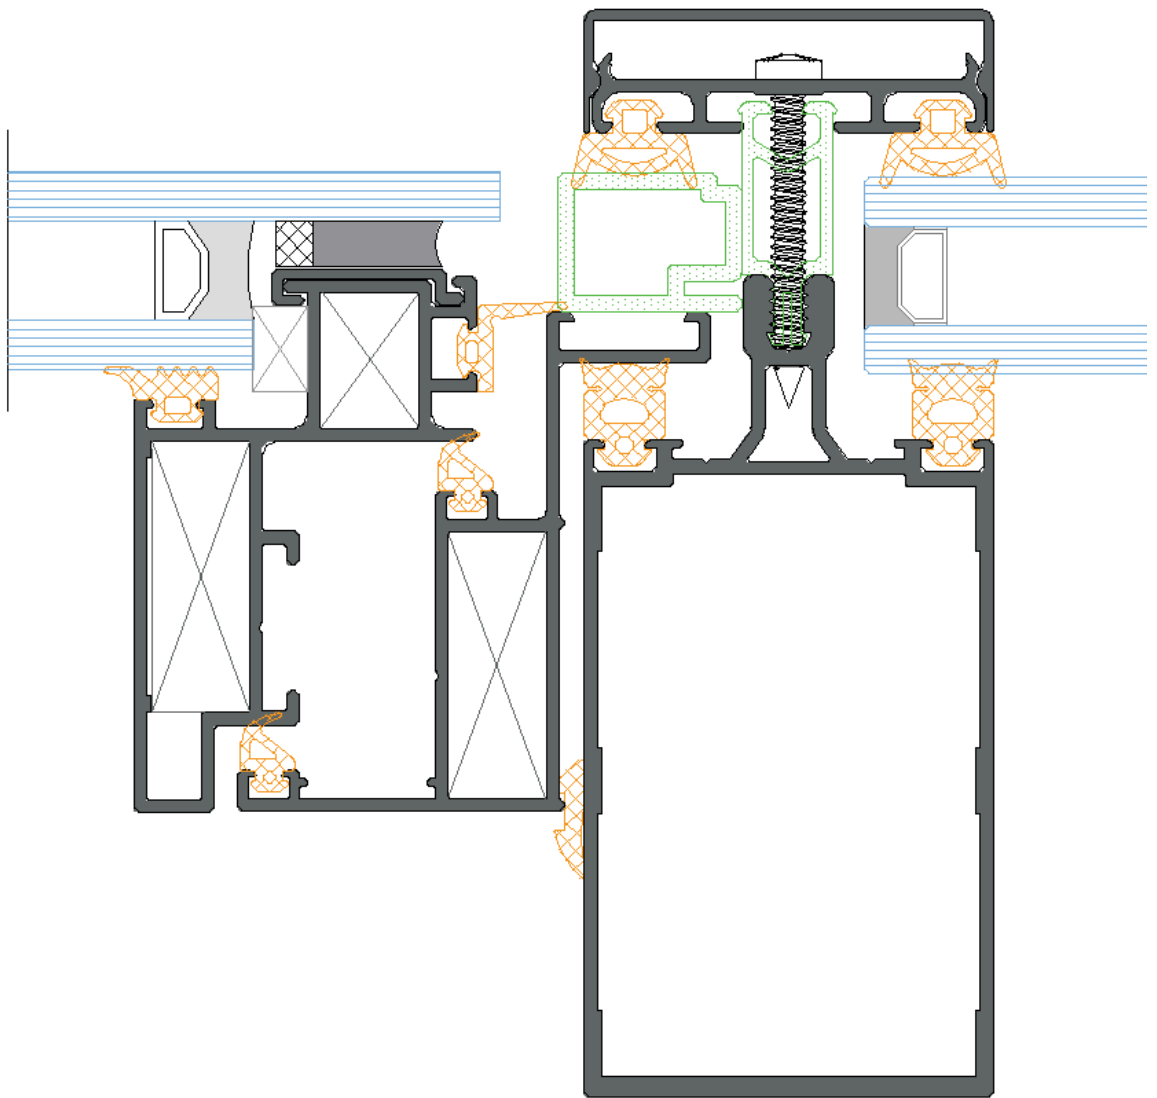

SHAYA
— ALUMINUM —

SH500

Curtain wall

Aluminum profile Details

SH500

Curtain Wall

SH500

Curtain Wall

SH500

Curtain Wall

SH500 Curtain Wall

SH500

Curtain Wall

SH500

Curtain Wall