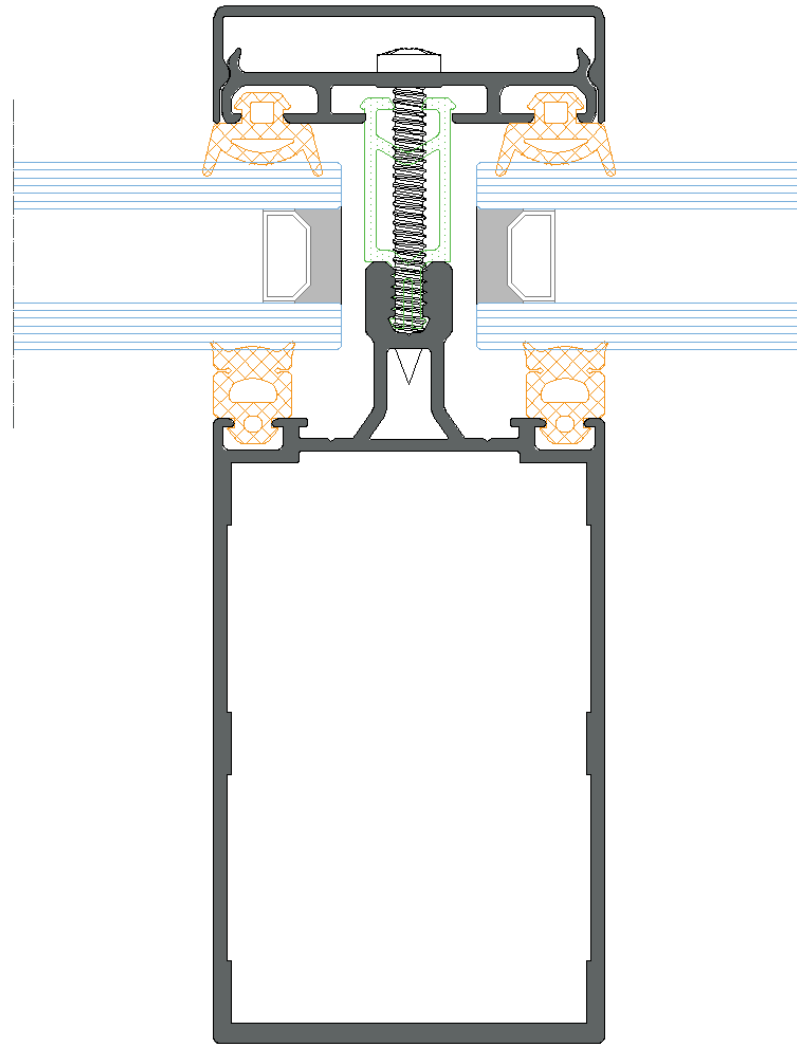

SHAYA
— ALUMINUM —

SH500

Curtain wall

Aluminum profile Details

SH500

Curtain Wall

SH500

Curtain Wall

SH500

Curtain Wall

SH500 Curtain Wall

SH500

Curtain Wall

SH500

Curtain Wall