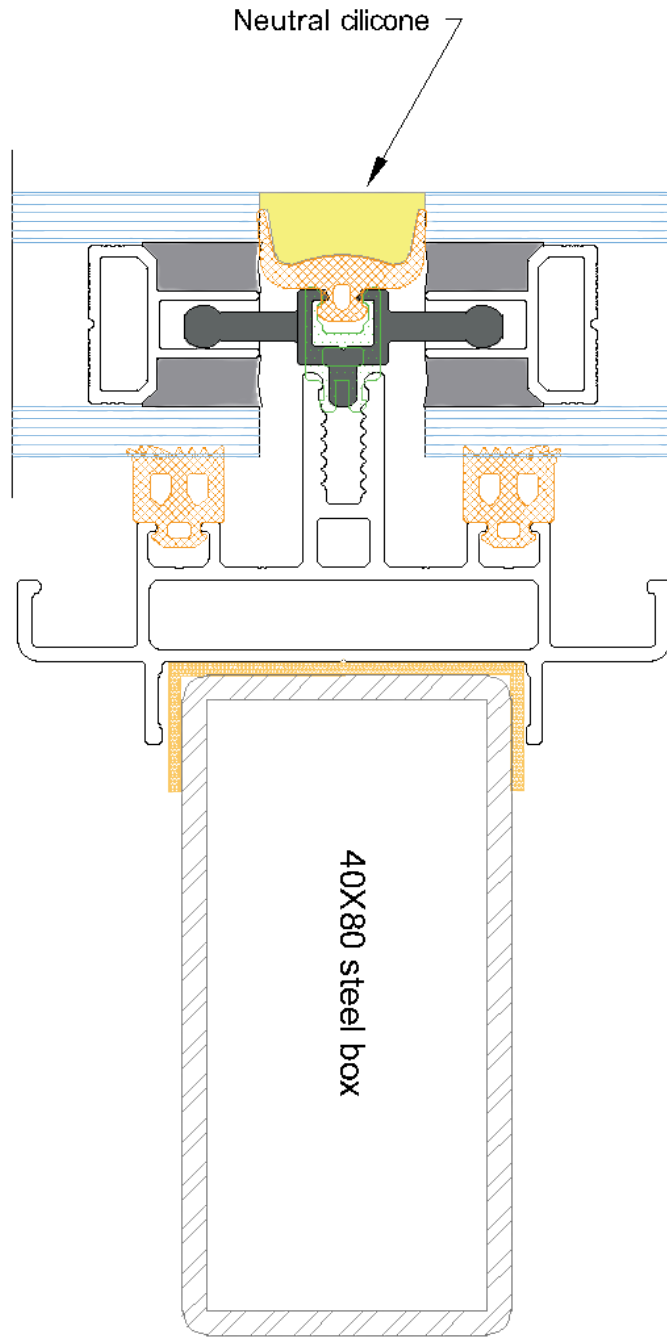

SHAYA
— ALUMINUM —

SH500

Skylight

Aluminum profile Details

SH500

Curtain Wall

SH500

Curtain Wall