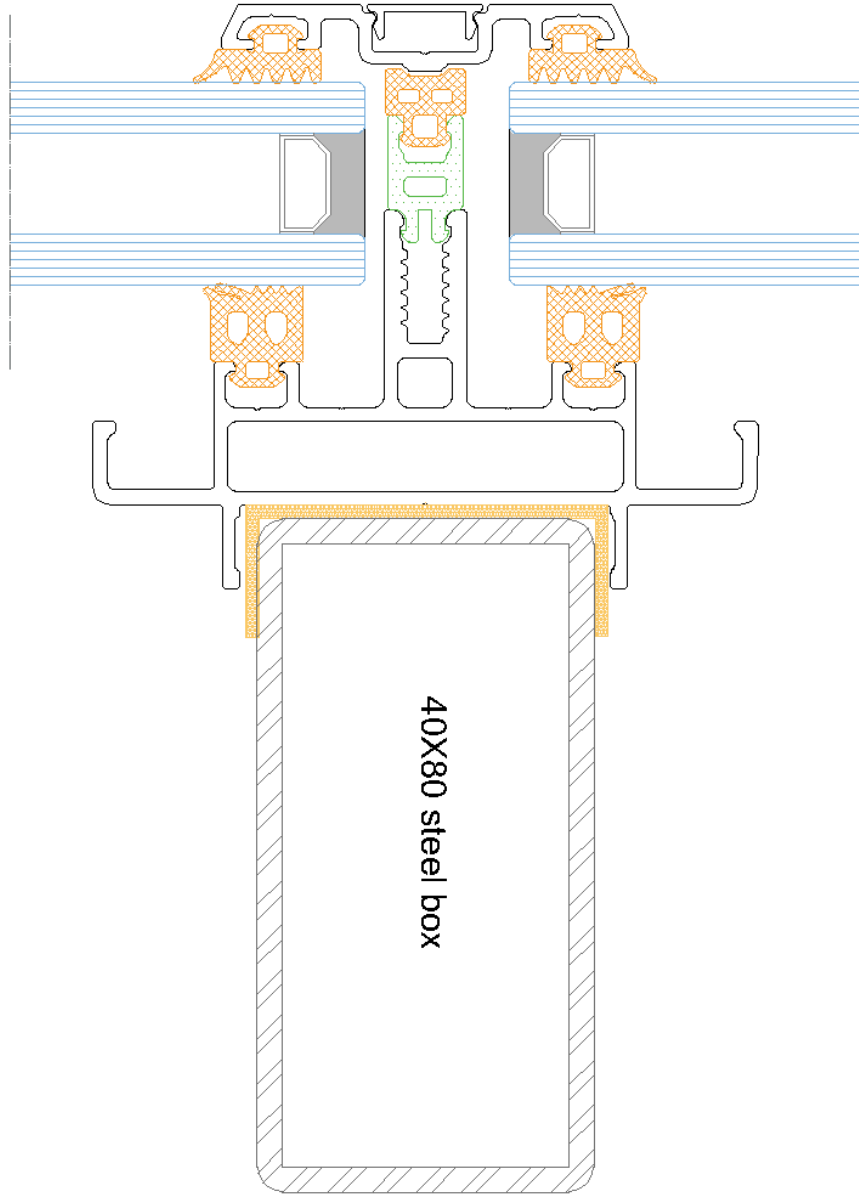

SHAYA
— ALUMINUM —

SH500

Skylight

Aluminum profile Details

SH500

Curtain Wall

SH500

Curtain Wall