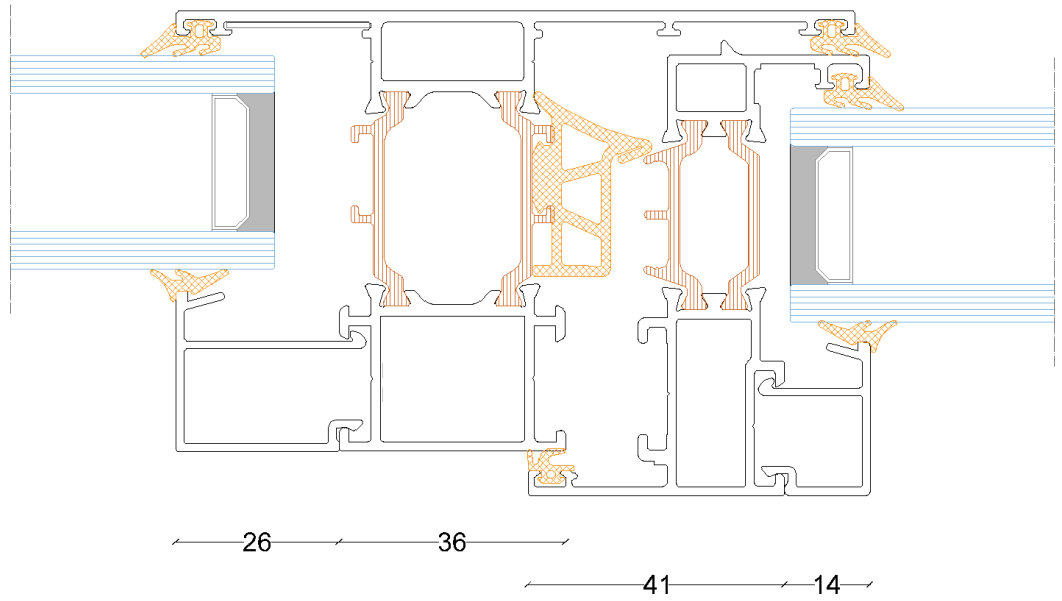

SHAYA
— ALUMINUM —

SH70H

Hiddenvent Window
System

Aluminum profile Details

SH70H Hiddenvent Window System