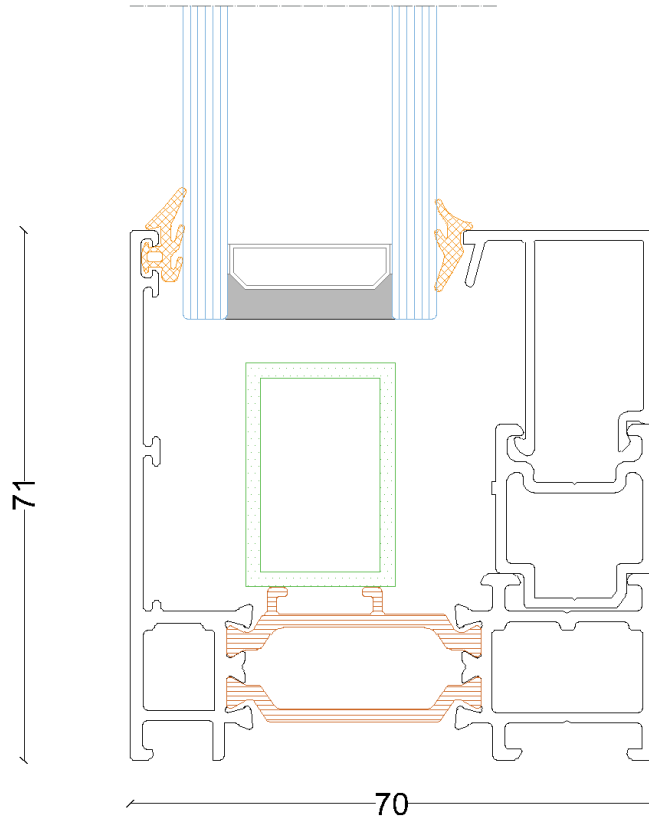

SHAYA
— ALUMINUM —

SH70H

Hiddenvent Window
System

Aluminum profile Details

SH70H Hiddenvent Window System