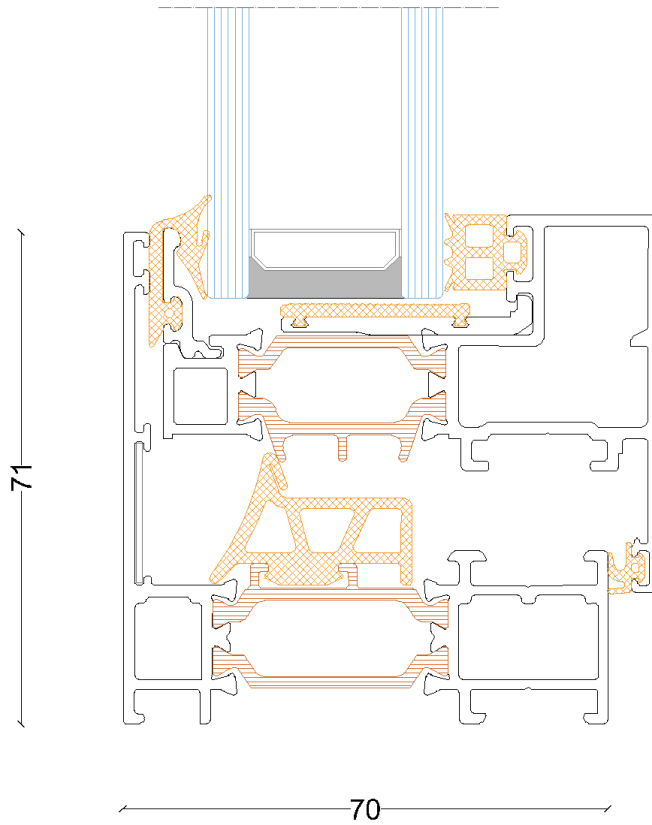

SHAYA
— ALUMINUM —

SH70H

Hiddenvent Window
System

Aluminum profile Details

SH70H Hiddenvent Window System