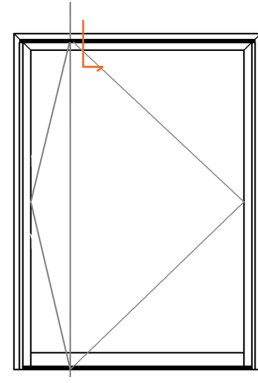

**SHAYA**  
— ALUMINUM —

# SH74

Pivot Door System  
Aluminum profile Details

Pivot Door System

SH74