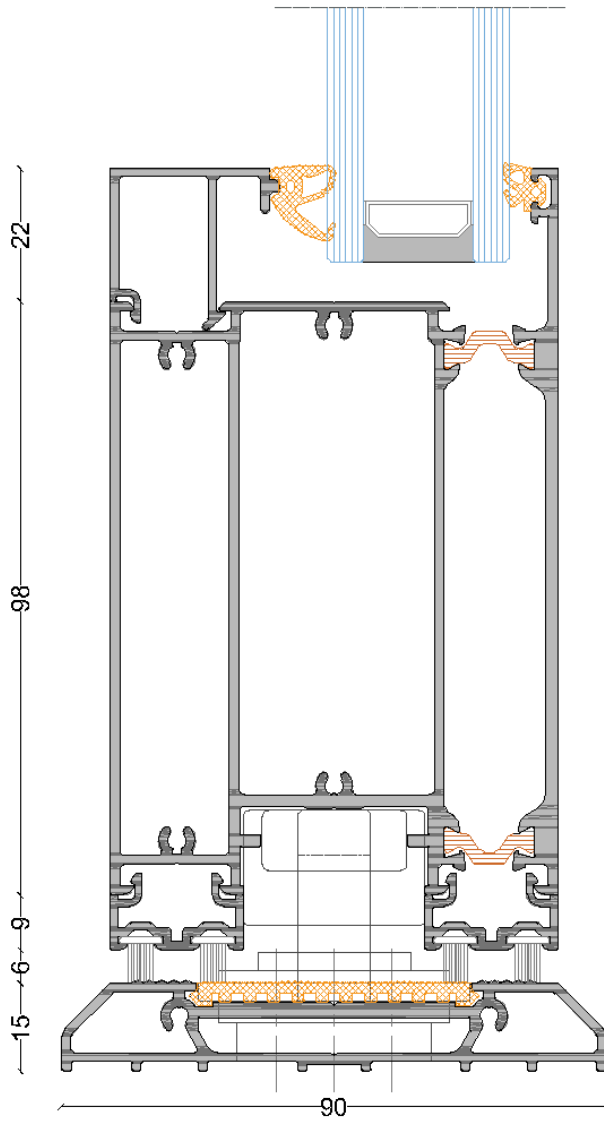

**SHAYA**  
— ALUMINUM —

# SH74

Pivot Door System  
Aluminum profile Details

Pivot Door System

SH74