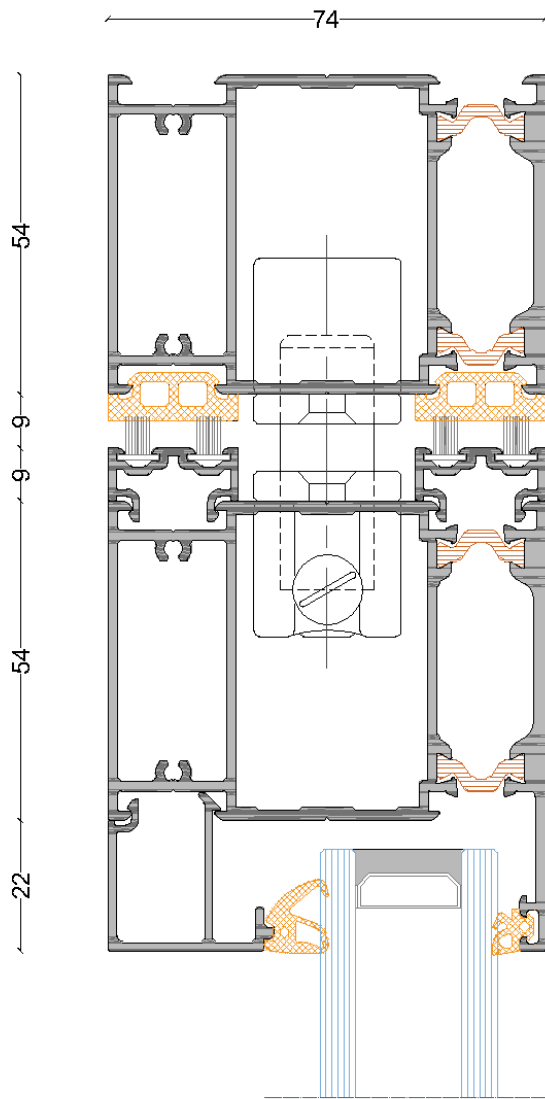

**SHAYA**  
— ALUMINUM —

# SH74

Pivot Door System  
Aluminum profile Details

Pivot Door System

SH74