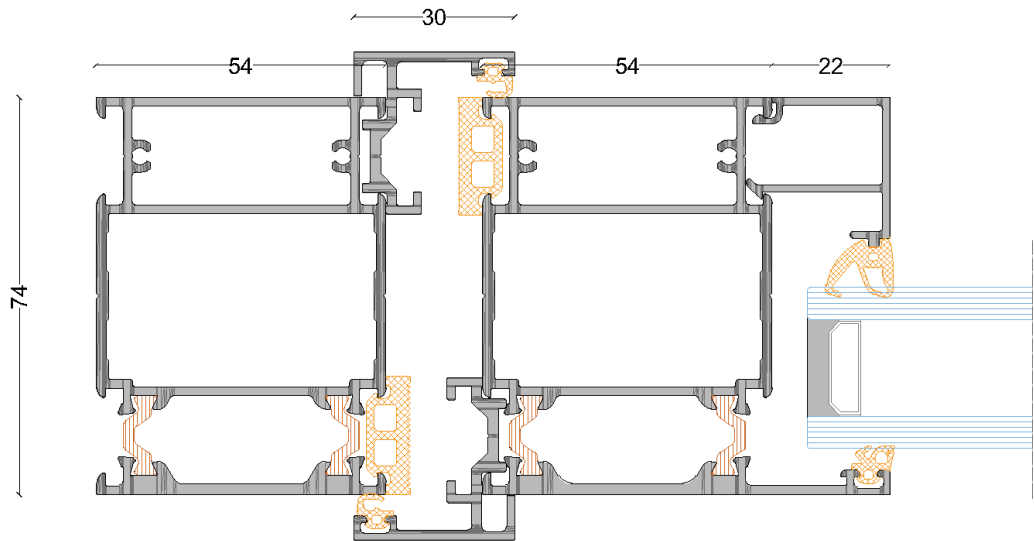

# SH74

Pivot Door System  
Aluminum profile Details

Pivot Door System

SH74