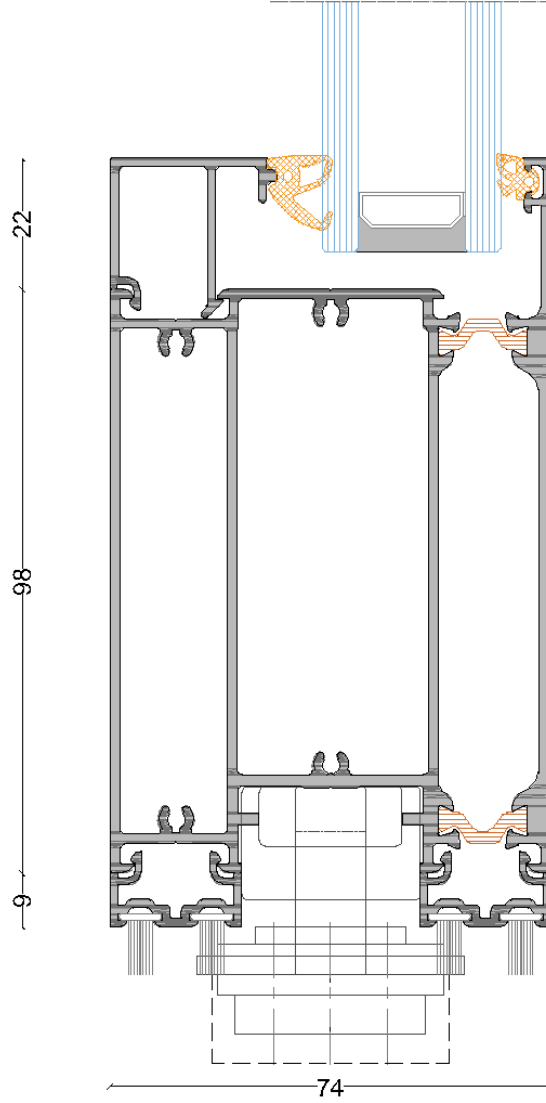

**SHAYA**  
— ALUMINUM —

# SH74

Pivot Door System  
Aluminum profile Details

Pivot Door System

SH74