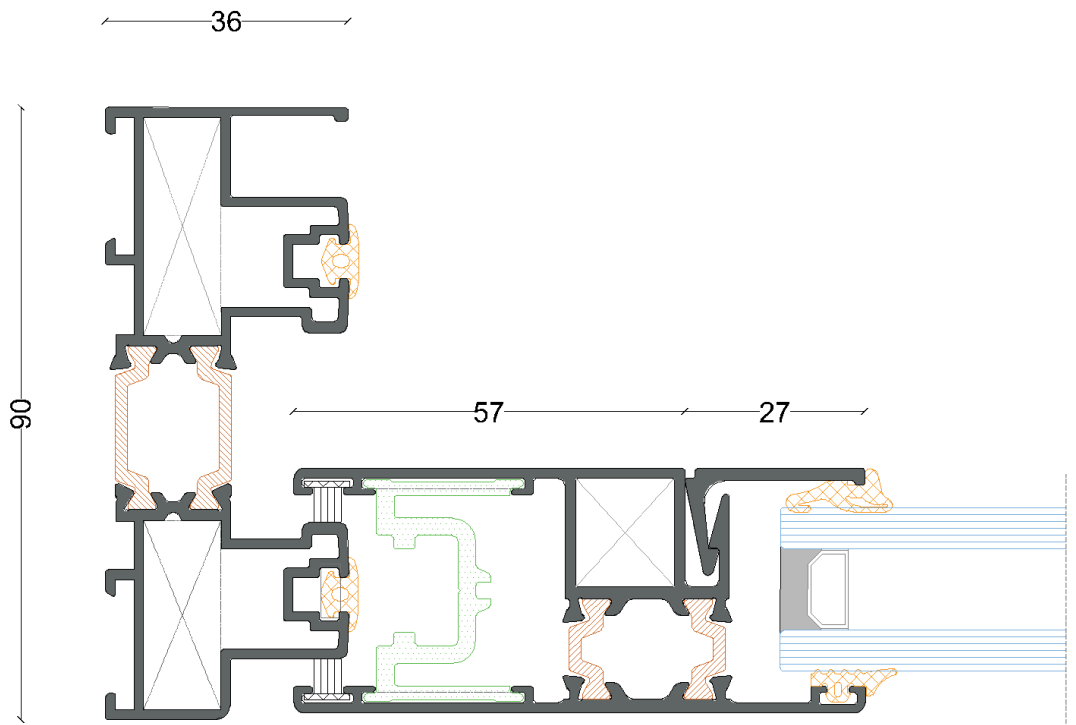

SH86

Slide System