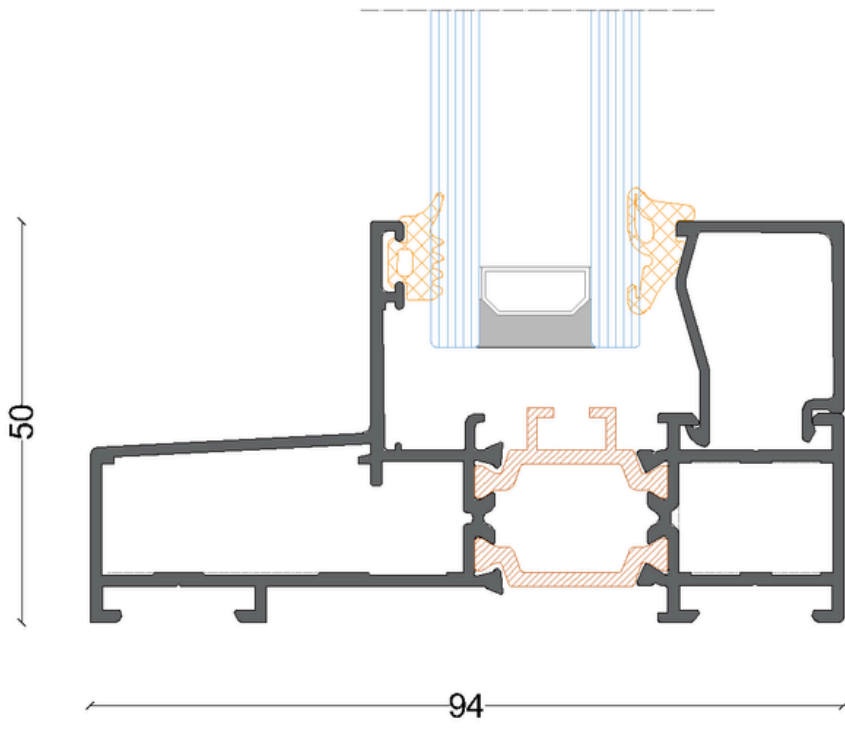

SHAYA
— ALUMINUM —

SH94

Hinge Door System

Aluminum profile Details

SH94

Hinge Door System

01

SH94

Hinge Door System

02